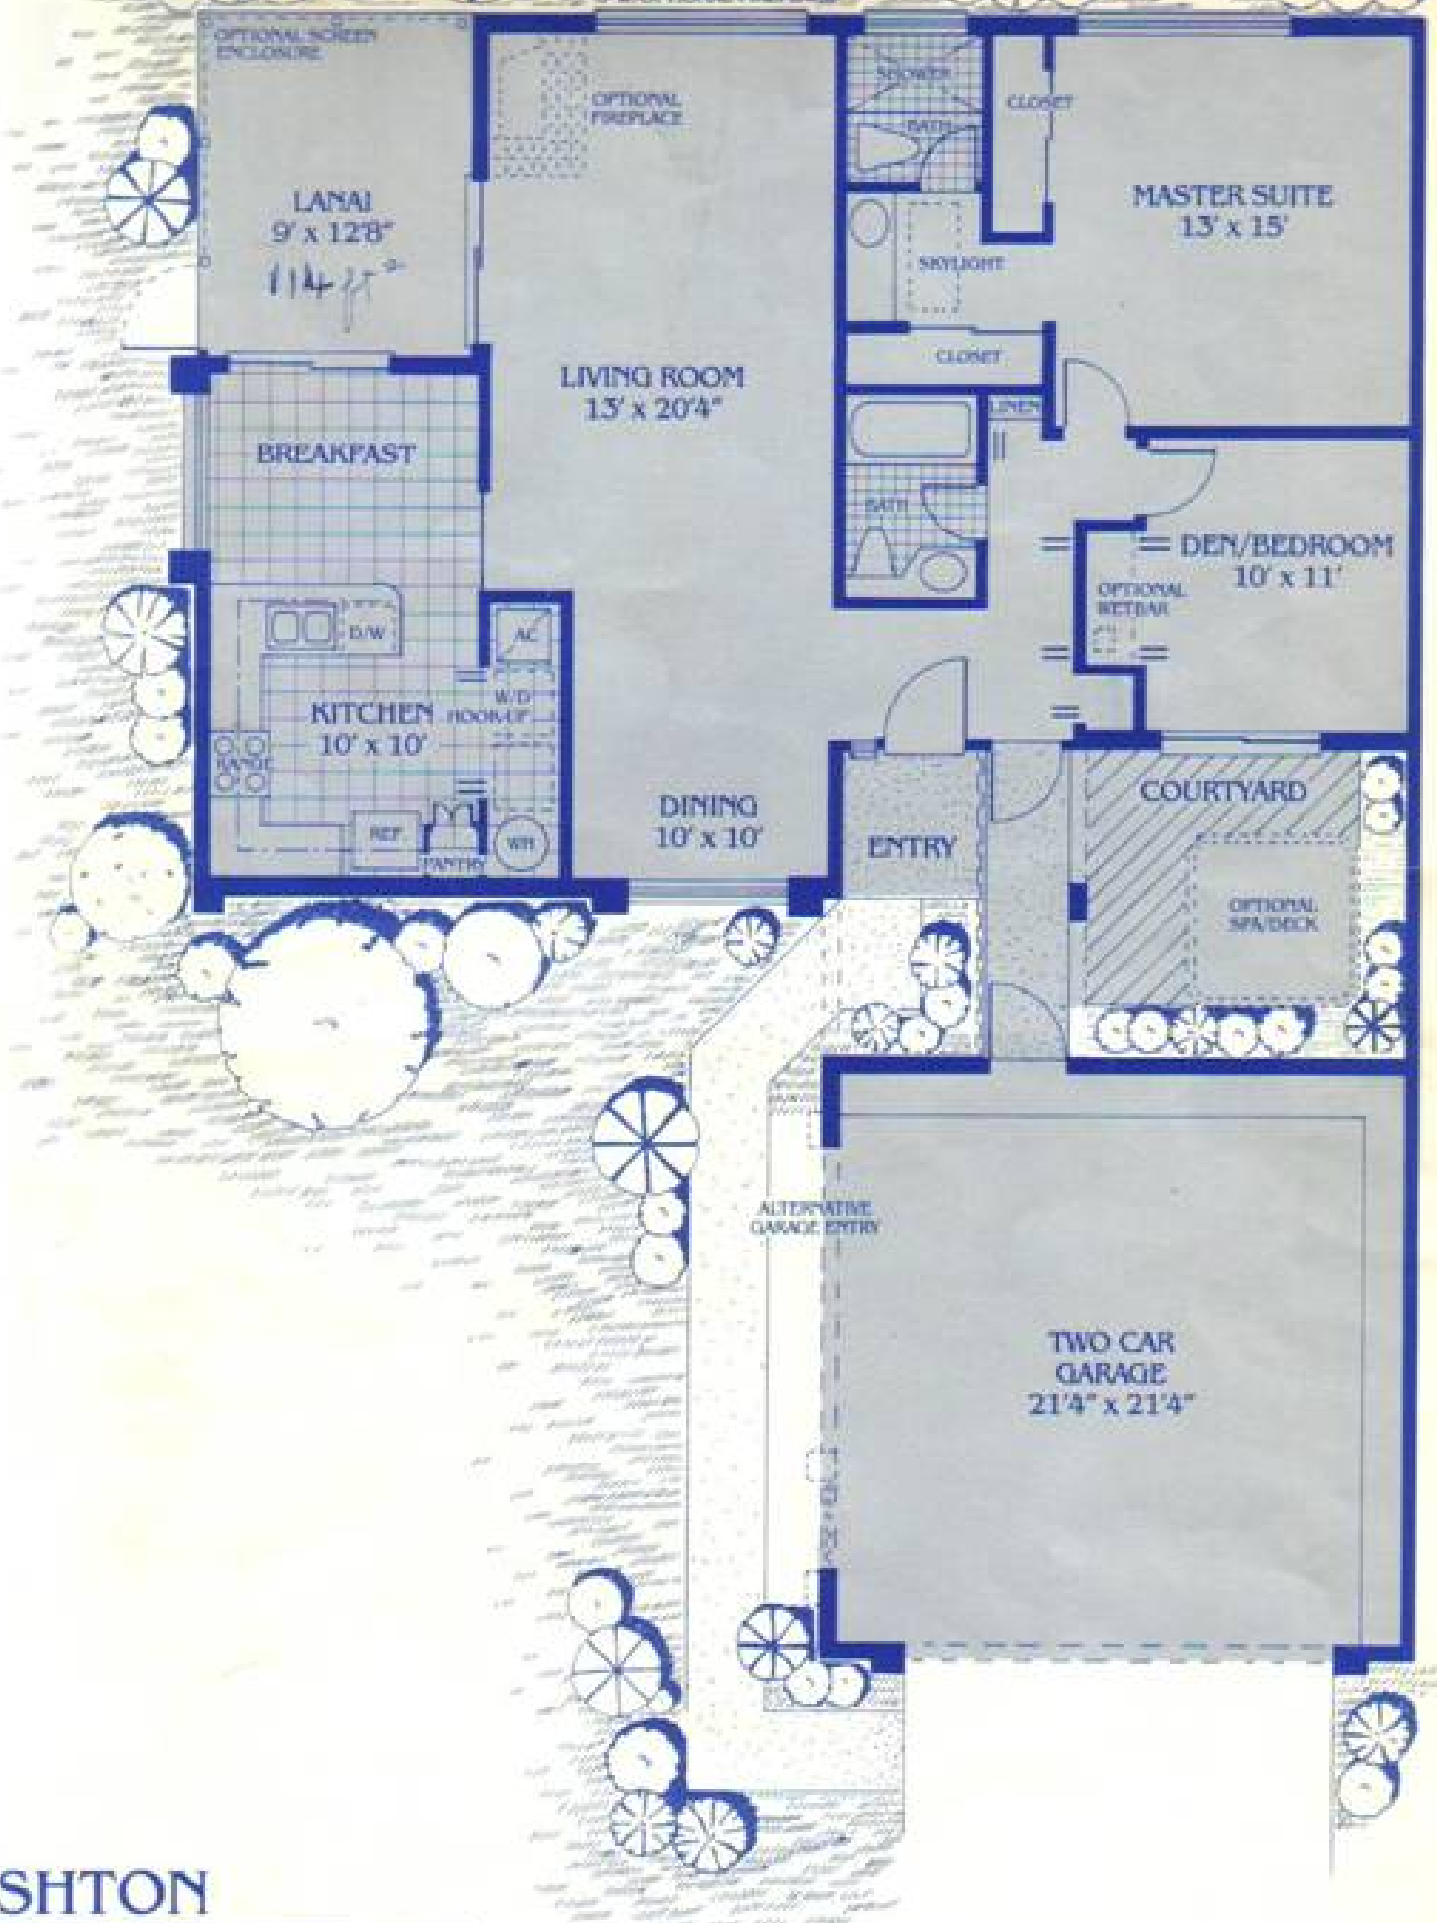

OPENING CHANGES TO 6" W/OPTIONAL FIREPLACE

ASHTON

AIR-CONDITIONED INTERIOR	1279 SF
LANAI	133 SF
COURTYARD	187 SF
GARAGE	506 SF